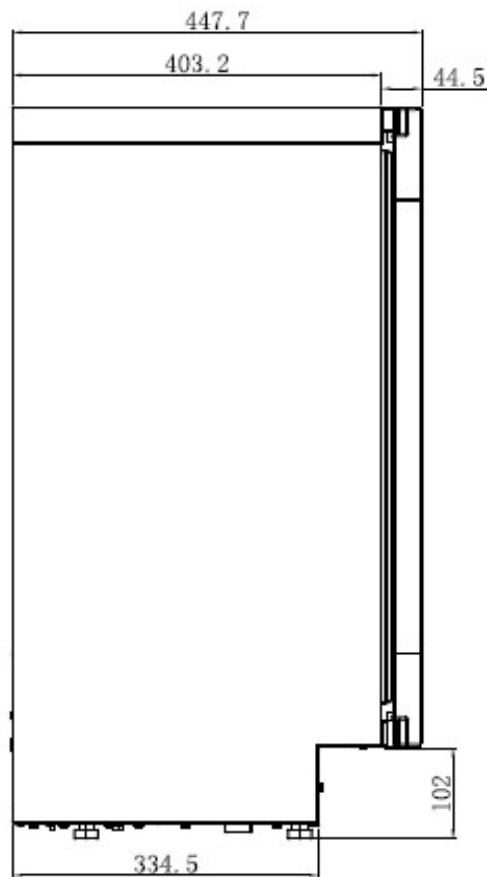

Body Dimension / Weight

820 x 597 x 447.7mm (h x w x d)

55kg

Packing Dimension / Weight

1000 x 700 x 700 (h x w x d)

60kg

****This product MUST be fixed to furniture to avoid tilting.**

ENERGY LABEL

184 kWh/annum

77 L

38dB
ABCD

2019/2016

BOTTLE LOADING

BOTTLE LOADING DIAGRAM

Please note - larger bottles may require a shelf removing and the stated capacity will decrease from 3 Bordeaux bottles. the stated capacity will decrease from 84 cans

PLEASE NOTE - LARGER BOTTLES MAY REQUIRE A SHELF REMOVING AND THE STATED CAPACITY WILL DECREASE FROM 84 CANS

Furniture Door Information

	A (mm)	B (mm)	C (mm)	D (mm)	X (mm)	Max weight (kg)
BV30PANEL-TO	595	715 min	440 <u>max</u>	500 <u>max</u>	13-22	17

INSTALLATION

PLEASE NOTE - DIMENSIONS CAN VARY BY +/- 2mm DUE TO MANUFACTURING TOLERANCES, ALL DIMENSIONS GIVEN IN MILLIMETRES (mm)

NICHE DIMENSIONS

PLEASE NOTE - DIMENSIONS CAN VARY BY +/- 2mm DUE TO MANUFACTURING TOLERANCES, ALL DIMENSIONS ARE GIVEN IN MILLIMETRES (mm)