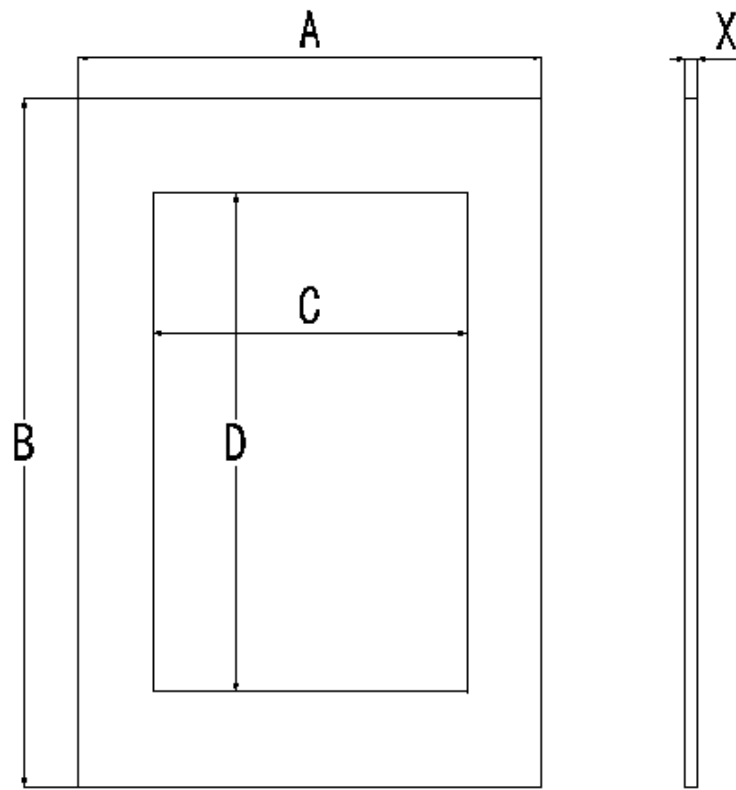

Body Dimension / Weight

820 x 597 x 447.7mm (h x w x d)

55kg

Packing Dimension / Weight

1000 x 700 x 700 (h x w x d)

60kg

****This product MUST be fixed to furniture to avoid tilting.**

ENERGY LABEL

184 kWh/annum

77 L

38dB
ABCD

2019/2016

BOTTLE LOADING

BOTTLE LOADING DIAGRAM

Please note - larger bottles may require a shelf removing and the stated capacity will decrease from 3 Bordeaux bottles. the stated capacity will decrease from 84 cans

PLEASE NOTE - LARGER BOTTLES MAY REQUIRE A SHELF REMOVING AND THE STATED CAPACITY WILL DECREASE FROM 84 CANS

Furniture Door Information

	A (mm)	B (mm)	C (mm)	D (mm)	X (mm)	Max weight (kg)
BV30PANEL-TO	595	715 min	440 <u>max</u>	500 <u>max</u>	13-22	17

INSTALLATION

PLEASE NOTE - DIMENSIONS CAN VARY BY +/- 2mm DUE TO MANUFACTURING TOLERANCES, ALL DIMENSIONS GIVEN IN MILLIMETRES (mm)

NICHE DIMENSIONS

PLEASE NOTE - DIMENSIONS CAN VARY BY +/- 2mm DUE TO MANUFACTURING TOLERANCES, ALL DIMENSIONS ARE GIVEN IN MILLIMETRES (mm)