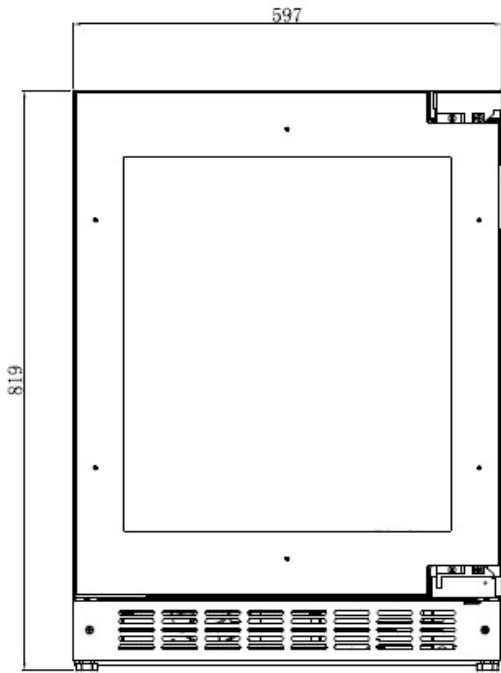

BV30PANEL-TO

Appliance Designation	Beverage Storage
GTIN	5061068710435
EEl Class	B
Rated EEl	124
Noise Level dB(A)	38dB
Noise Class	C
Rated annual energy consumption	187kWh/annum
Climate Class	T - 16-43°C
Compressor	Inverter compressor
Refrigerant	R600A
Fan Assisted Cooling	Yes
Ventilation Required	Plinth ventilation essential
Temperature Range	2 to 14°C
Zone Type	1 zone
Defrosting Type	Manual
Installation	Undercounter
Door	Panel ready - triple glazed
Door Handle	Push to open or with handle
Door Open Direction	RH hinged
Reversible Door	Yes
Door-Open Alarm Function	Yes
Lock	No
Capacity (L)	77L
Standard Storage Quantity	84 X 330mL cans + 750mL Bordeaux
Shelves	2 glass shelves + wooden base shelf
Shelf Type	Telescopic
Light	Strip LED - 3000-6000k + RGB (dimnable)
Auto. Lighting Function	Yes
Control	TFT touch screen display - full colour
Control Display Colour	Full colour
Charcoal Filter	Yes
Softclose	Yes
Heating Ability	No
Internal Humidity	55-85% - automatic
Vibration Free	Yes
Power Lead Length	1.5m
Adjustable Feet	Yes - 70mm
Warranty	3 years P & L
Furniture Fixing	Fixing brackets supplied - must be fixed

Body Dimension / Weight

820 x 597 x 447.7mm (h x w x d)

55kg

Packing Dimension / Weight

1000 x 700 x 700 (h x w x d)

60kg

****This product MUST be fixed to furniture to avoid tilting.**

ENERGY LABEL

PLEASE NOTE - LARGER BOTTLES MAY REQUIRE A SHELF REMOVING AND THE STATED CAPACITY WILL DECREASE FROM 84 CANS

Furniture Door Information

	A (mm)	B (mm)	C (mm)	D (mm)	X (mm)	Max weight (kg)
BV30PANEL-TO	595	715 min	440 <u>max</u>	500 <u>max</u>	13-22	17

INSTALLATION

PLEASE NOTE - DIMENSIONS CAN VARY BY +/- 2mm DUE TO MANUFACTURING TOLERANCES, ALL DIMENSIONS GIVEN IN MILLIMETRES (mm)

NICHE DIMENSIONS

PLEASE NOTE - DIMENSIONS CAN VARY BY +/- 2mm DUE TO MANUFACTURING TOLERANCES, ALL DIMENSIONS ARE GIVEN IN MILLIMETRES (mm)