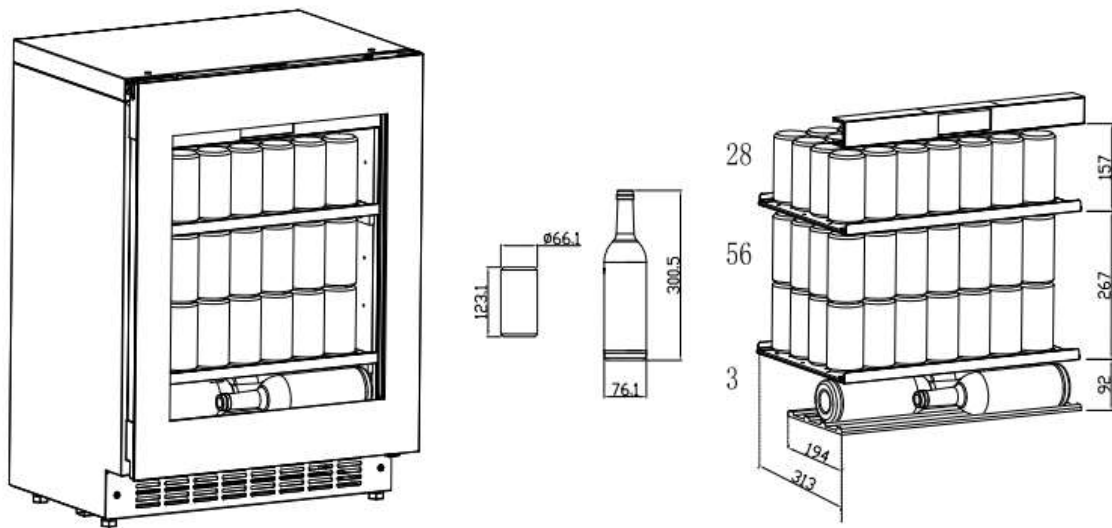

BV30PANEL-TO

Appliance Designation	Beverage Storage
GTIN	5061068710435
EEl Class	B
Rated EEl	124
Noise Level dB(A)	38dB
Noise Class	C
Rated annual energy consumption	187kWh/annum
Climate Class	T - 16-43°C
Compressor	Inverter compressor
Refrigerant	R600A
Fan Assisted Cooling	Yes
Ventilation Required	Plinth ventilation essential
Temperature Range	2 to 14°C
Zone Type	1 zone
Defrosting Type	Manual
Installation	Undercounter
Door	Panel ready - triple glazed
Door Handle	Push to open or with handle
Door Open Direction	RH hinged
Reversible Door	Yes
Door-Open Alarm Function	Yes
Lock	No
Capacity (L)	77L
Standard Storage Quantity	84 X 330mL cans + 750mL Bordeaux
Shelves	2 glass shelves + wooden base shelf
Shelf Type	Telescopic
Light	Strip LED - 3000-6000k + RGB (dimnable)
Auto. Lighting Function	Yes
Control	TFT touch screen display - full colour
Control Display Colour	Full colour
Charcoal Filter	Yes
Softclose	Yes
Heating Ability	No
Internal Humidity	55-85% - automatic
Vibration Free	Yes
Power Lead Length	1.5m
Adjustable Feet	Yes - 70mm
Warranty	3 years P & L
Furniture Fixing	Fixing brackets supplied - must be fixed

Body Dimension / Weight

820 x 597 x 447.7mm (h x w x d)

55kg

Packing Dimension / Weight

1000 x 700 x 700 (h x w x d)

60kg

****This product MUST be fixed to furniture to avoid tilting.**

ENERGY LABEL

184 kWh/annum

77 L

38dB
ABCD

2019/2016

BOTTLE LOADING

BOTTLE LOADING DIAGRAM

Please note - larger bottles may require a shelf removing and the stated capacity will decrease from 3 Bordeaux bottles. the stated capacity will decrease from 84 cans

PLEASE NOTE - LARGER BOTTLES MAY REQUIRE A SHELF REMOVING AND THE STATED CAPACITY WILL DECREASE FROM 84 CANS

Furniture Door Information

	A (mm)	B (mm)	C (mm)	D (mm)	X (mm)	Max weight (kg)
BV30PANEL-TO	595	715 min	440 <u>max</u>	500 <u>max</u>	13-22	17