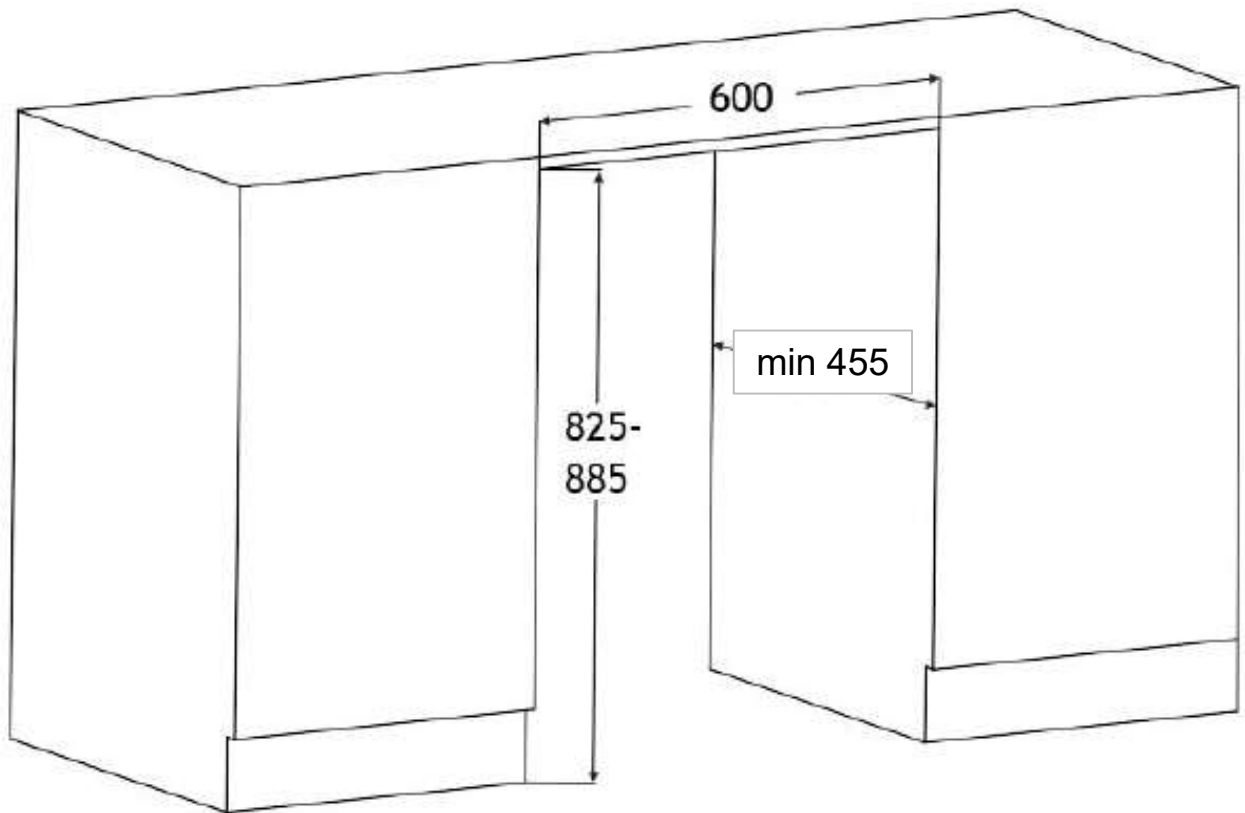

BV30PANEL-TO

Appliance Designation	Beverage Storage
GTIN	5061068710435
EEl Class	B
Rated EEl	124
Noise Level dB(A)	38dB
Noise Class	C
Rated annual energy consumption	187kWh/annum
Climate Class	T - 16-43°C
Compressor	Inverter compressor
Refrigerant	R600A
Fan Assisted Cooling	Yes
Ventilation Required	Plinth ventilation essential
Temperature Range	2 to 14°C
Zone Type	1 zone
Defrosting Type	Manual
Installation	Undercounter
Door	Panel ready - triple glazed
Door Handle	Push to open or with handle
Door Open Direction	RH hinged
Reversible Door	Yes
Door-Open Alarm Function	Yes
Lock	No
Capacity (L)	77L
Standard Storage Quantity	84 X 330mL cans + 750mL Bordeaux
Shelves	2 glass shelves + wooden base shelf
Shelf Type	Telescopic
Light	Strip LED - 3000-6000k + RGB (dimnable)
Auto. Lighting Function	Yes
Control	TFT touch screen display - full colour
Control Display Colour	Full colour
Charcoal Filter	Yes
Softclose	Yes
Heating Ability	No
Internal Humidity	55-85% - automatic
Vibration Free	Yes
Power Lead Length	1.5m
Adjustable Feet	Yes - 70mm
Warranty	3 years P & L
Furniture Fixing	Fixing brackets supplied - must be fixed

Body Dimension / Weight

820 x 597 x 447.7mm (h x w x d)

55kg

Packing Dimension / Weight

1000 x 700 x 700 (h x w x d)

60kg

****This product MUST be fixed to furniture to avoid tilting.**

ENERGY LABEL

PLEASE NOTE - LARGER BOTTLES MAY REQUIRE A SHELF REMOVING AND THE STATED CAPACITY WILL DECREASE FROM 84 CANS

Furniture Door Information

	A (mm)	B (mm)	C (mm)	D (mm)	X (mm)	Max weight (kg)
BV30PANEL-TO	595	715 min	440 <u>max</u>	500 <u>max</u>	13-22	17

INSTALLATION

PLEASE NOTE - DIMENSIONS CAN VARY BY +/- 2mm DUE TO MANUFACTURING TOLERANCES, ALL DIMENSIONS GIVEN IN MILLIMETRES (mm)

NICHE DIMENSIONS

PLEASE NOTE - DIMENSIONS CAN VARY BY +/- 2mm DUE TO MANUFACTURING TOLERANCES, ALL DIMENSIONS ARE GIVEN IN MILLIMETRES (mm)